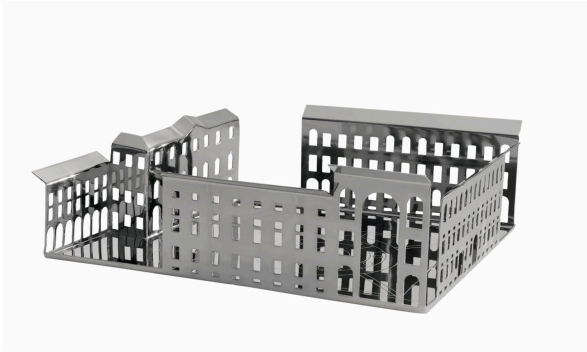

100 PIAZZE - MILANO PIAZZA SCALA

Fabio Novembre,

The most famous squares of Italy and monuments that surround them come alive in centerpieces designed by Fabio Novembre: from Turin to Lucca from Florence to Rome, just to name a few.

Stainless steel tray.

COLOR

MATERIAL DESCRIPTION

polished stainless steel

CODICE_ARTICOLO_OLD

8916006

COLOR DESCRIPTION SKU

steel

SKU WIDTH

15 inch

SKU

DP005C0431A95

SKU HEIGHT

4,6 inch

SKU DEPTH

16,9 inch