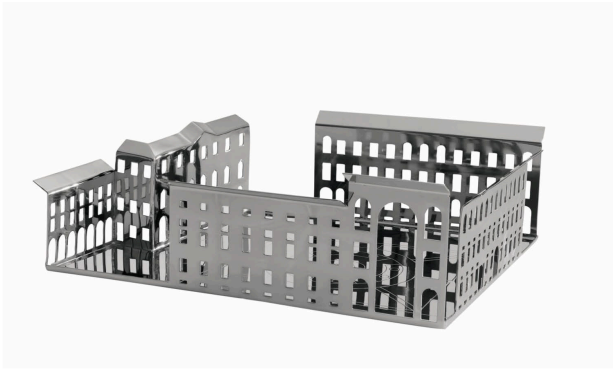

100 PIAZZE - MILANO PIAZZA SCALA

Fabio Novembre,

The most famous squares of Italy and monuments that surround them come alive in centerpieces designed by Fabio Novembre: from Turin to Lucca from Florence to Rome, just to name a few.

Stainless steel tray.

SKU

DP005C0431A95

MATERIAL

polished stainless steel

COLOUR

steel