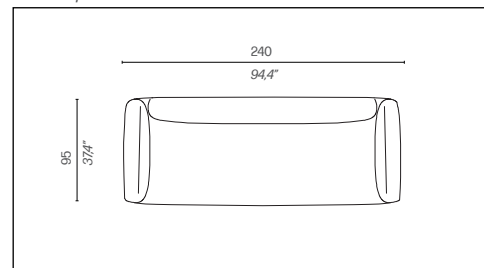

# REVER

by L + R Palomba

Divano tre posti/*Three-seater sofa*

Codice/Code: D42606C

Divano quattro posti/*Four-seater sofa*

Codice/Code: D42609C

Elemento centrale/*Central element*

Codice/Code: D42705M