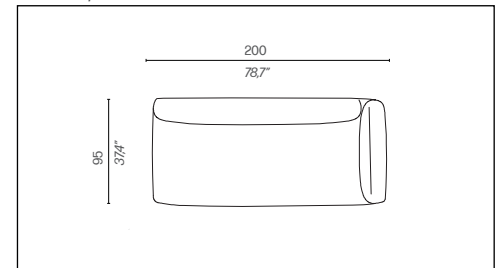

Elemento terminale destro/*Closing right element*

Codice/Code: D42621E