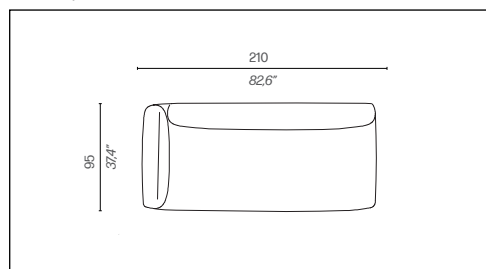

# REVER

by L + R Palomba

Divano tre posti/*Three-seater sofa*

Codice/Code: D42606C

Divano quattro posti/*Four-seater sofa*

Codice/Code: D42609C

Elemento centrale/*Central element*

Codice/Code: D42705M

Elemento terminale destro/*Closing right element*

Codice/Code: D42621E

Elemento terminale sinistro/*Closing left element*

Codice/Code: D42622E

Elemento angolare destro/*Corner element right*

Codice/Code: D42647D