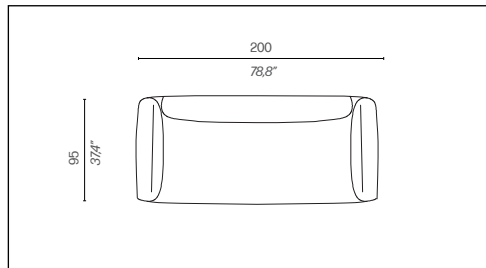

# REVER

by L + R Palomba

Divano tre posti/*Three-seater sofa*

Codice/Code: D42606C

Divano quattro posti/*Four-seater sofa*

Codice/Code: D42609C

Elemento centrale/*Central element*

Codice/Code: D42705M