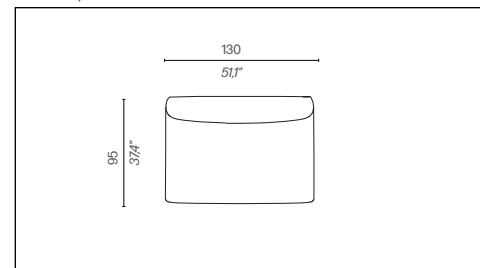

# REVER

by L + R Palomba

Divano tre posti/*Three-seater sofa*

Codice/Code: D42606C

Divano quattro posti/*Four-seater sofa*

Codice/Code: D42609C

Elemento centrale/*Central element*

Codice/Code: D42705M