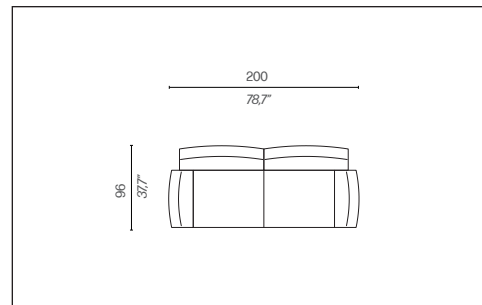

Divano a tre posti/Three-seater sofa
Codice/Code: D43276C