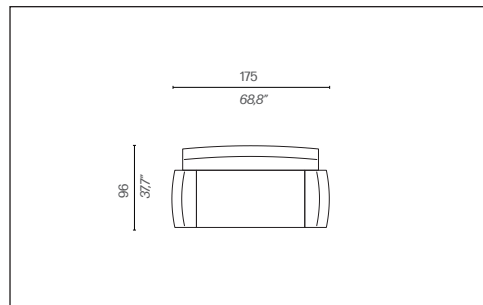

Divano a due posti/Two-seater sofa
Codice/Code: D43275C