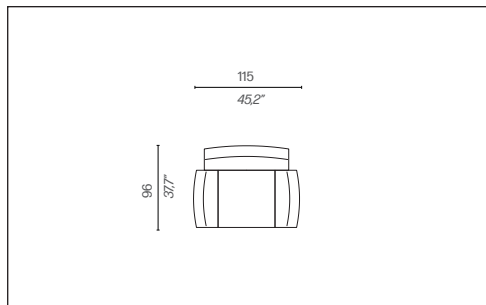

NEIL

by L + R Palomba

Poltrona/Armchair
Codice/Code: D43268A