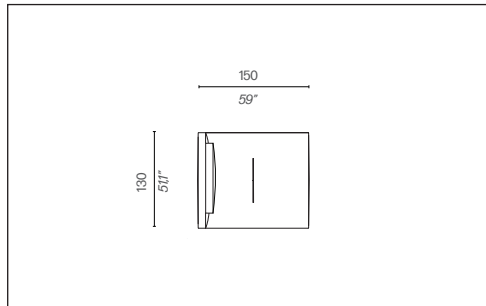

Dormeuse grande/*Large daybed*
Codice/Code: D43689E