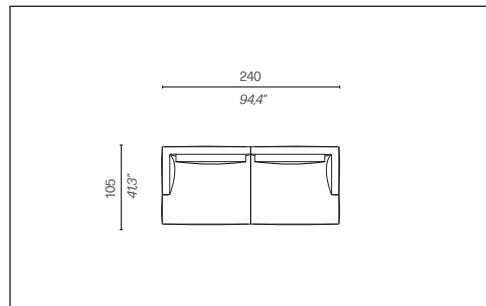

# LIRICO

by L + R Palomba

Divano a tre posti/*Three-seater sofa*  
Codice/Code: D43526C

Divano a quattro posti/*Four-seater sofa*  
Codice/Code: D43529C

Elemento terminale destro/*Closing right element*  
Codice/Code: D43641E

Elemento terminale sinistro/*Closing left element*  
Codice/Code: D43642E

El. angolare tre posti destro/*Three-seater right corner el.*  
Codice/Code: D43967D

El. angolare tre posti sinistro/*Three-seater left corner el.*  
Codice/Code: D43968D