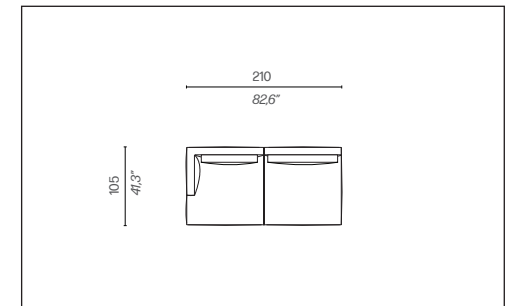

# LIRICO

by L + R Palomba

Divano a tre posti/*Three-seater sofa*  
Codice/Code: D43526C

Divano a quattro posti/*Four-seater sofa*  
Codice/Code: D43529C

Elemento terminale destro/*Closing right element*  
Codice/Code: D43641E

Elemento terminale sinistro/*Closing left element*  
Codice/Code: D43642E

El. angolare tre posti destro/*Three-seater right corner el.*  
Codice/Code: D43967D

El. angolare tre posti sinistro/*Three-seater left corner el.*  
Codice/Code: D43968D