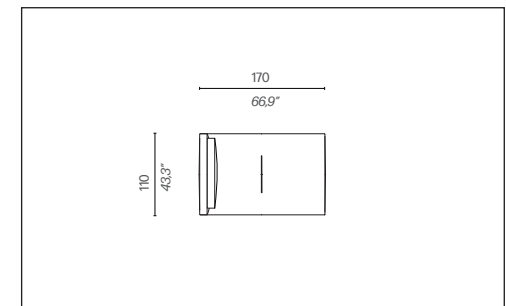

Dormeuse piccola/*Small daybed*
Codice/Code: D43709E