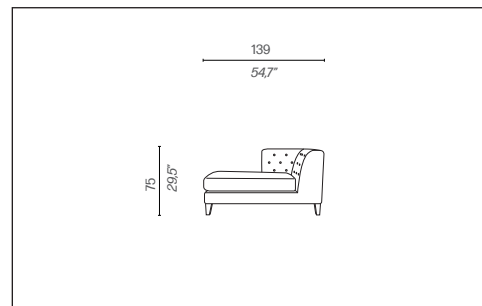

HALL

by Rodolfo Dordoni

driade

Divano a tre posti/*Three-seater sofa*
Codice/Code: D80026C

Poltrona/*Armchair*
Codice/Code: D80148A

Pouf/*Ottoman*
Codice/Code: D80170C

Elemento angolare/*Corner element*
Codice/Code: D80156N

Panca/*Bench*
Codice/Code: D80164F

Dormeuse destra/*Right daybed*
Codice/Code: D80053M

Dormeuse sinistra/*Left daybed*
Codice/Code: D80054M

Elemento terminale destro/*Closing right element*
Codice/Code: D80041E

Elemento terminale sinistro/*Closing left element*
Codice/Code: D80042E