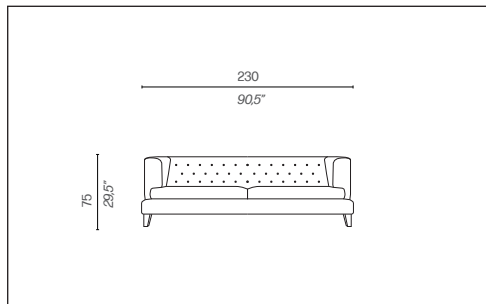

HALL

by Rodolfo Dordoni

driade

Divano a tre posti/*Three-seater sofa*
Codice/Code: D80026C

Poltrona/*Armchair*
Codice/Code: D80148A

Pouf/*Ottoman*
Codice/Code: D80170C

Elemento angolare/*Corner element*
Codice/Code: D80156N

Panca/*Bench*
Codice/Code: D80164F

Dormeuse destra/*Right daybed*
Codice/Code: D80053M

Dormeuse sinistra/*Left daybed*
Codice/Code: D80054M

Elemento terminale destro/*Closing right element*
Codice/Code: D80041E

Elemento terminale sinistro/*Closing left element*
Codice/Code: D80042E