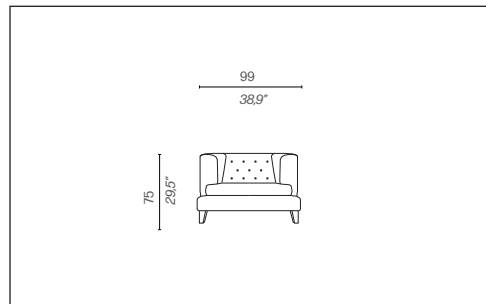

HALL

by Rodolfo Dordoni

driade

Divano a tre posti/*Three-seater sofa*
Codice/Code: D80026C

Poltrona/*Armchair*
Codice/Code: D80148A

Pouf/*Ottoman*
Codice/Code: D80170C

Elemento angolare/*Corner element*
Codice/Code: D80156N

Panca/*Bench*
Codice/Code: D80164F

Dormeuse destra/*Right daybed*
Codice/Code: D80053M

Dormeuse sinistra/*Left daybed*
Codice/Code: D80054M

Elemento terminale destro/*Closing right element*
Codice/Code: D80041E

Elemento terminale sinistro/*Closing left element*
Codice/Code: D80042E