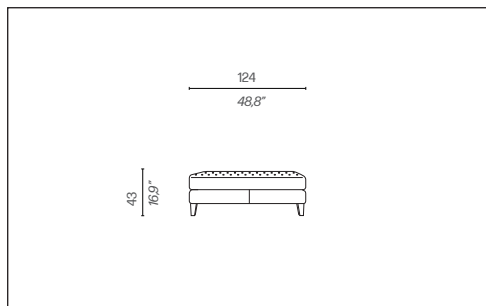

HALL

by Rodolfo Dordoni

driade

Divano a tre posti/*Three-seater sofa*
Codice/Code: D80026C

Poltrona/*Armchair*
Codice/Code: D80148A

Pouf/*Ottoman*
Codice/Code: D80170C

Elemento angolare/*Corner element*
Codice/Code: D80156N

Panca/*Bench*
Codice/Code: D80164F

Dormeuse destra/*Right daybed*
Codice/Code: D80053M

Dormeuse sinistra/*Left daybed*
Codice/Code: D80054M

Elemento terminale destro/*Closing right element*
Codice/Code: D80041E

Elemento terminale sinistro/*Closing left element*
Codice/Code: D80042E