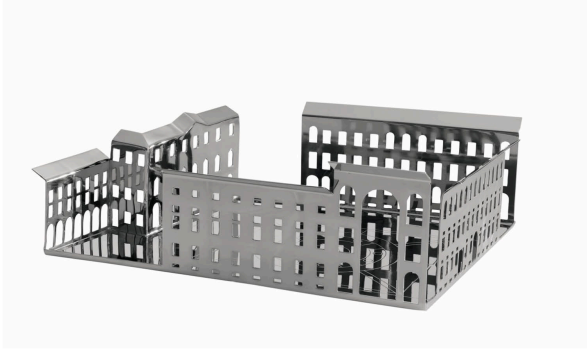

100 PIAZZE - MILANO PIAZZA SCALA

Fabio Novembre,

The most famous squares of Italy and monuments that surround them come alive in centerpieces designed by Fabio Novembre: from Turin to Lucca from Florence to Rome, just to name a few.

Stainless steel tray.

COLOR

MATERIAL DESCRIPTION

polished stainless steel

CODICE_ARTICOLO_OLD

8916006

COLOR DESCRIPTION SKU

steel

SKU WIDTH

38,2 cm

SKU

DP005C0431A95

SKU HEIGHT

11,7 cm

SKU DEPTH

43 cm