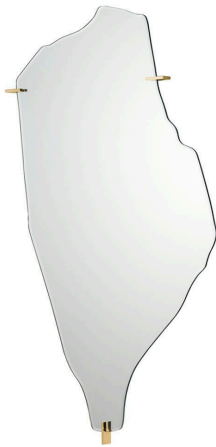

## ARCHIPELAGO

Fredrikson Stallard,

A series of three mirrors with jagged frames that remind one of the irregular outlines of an island - this gave rise to archipelago. Perfect for any room in the home. These mirrors can be used on their own or to form a harmonious composition, in order to highlight their expressive impact.

### SKU WIDTH

96 cm

### MATERIAL DESCRIPTION

mirror, metallized steel

### COLOR DESCRIPTION SKU

silver, gold