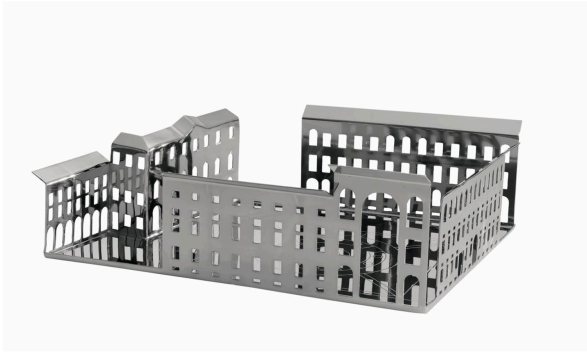

100 PIAZZE - MILANO PIAZZA SCALA

Fabio Novembre,

The most famous squares of Italy and monuments that surround them come alive in centerpieces designed by Fabio Novembre: from Turin to Lucca from Florence to Rome, just to name a few.

Stainless steel tray.

COLOR

MATERIAL DESCRIPTION

polished stainless steel

CODICE_ARTICOLO_OLD

8916006

COLOR DESCRIPTION SKU

steel

SKU WIDTH

38,2 cm

SKU

DP005C0431A95

SKU HEIGHT

11,7 cm

SKU DEPTH

43 cm