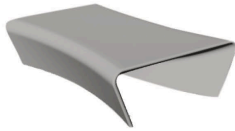

## PIAFFE

Ludovica e Roberto Palomba,

Outdoor coffee table that completes the family composed of the Grand Plié sofa and the Plié armchair for a harmonious yet extremely elegant ensemble. Characterised by its sculptural shape, the original table is reminiscent of a sheet of paper moulded into delicate folds of recesses and indentations.

Polyethylene monobloc. Indoor/outdoor use.