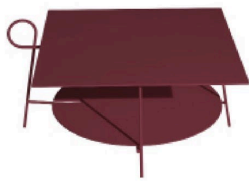

CARMINA

Ludovica e Roberto Palomba,

Collection of small coffee tables with a leg that daintily curls above the edge of the top. Technically speaking it is just an object - and quite a plain one at that - made of lacquered metal, but the use of colour and this charming poetical gesture transform it into a piece that fosters peace and stimulates the imagination.

Steel rod structure and shelf in aluminum sheet. Indoor use only.

SKU

D30202H432040

MATERIAL

painted aluminum, painted steel

COLOUR

bordeaux