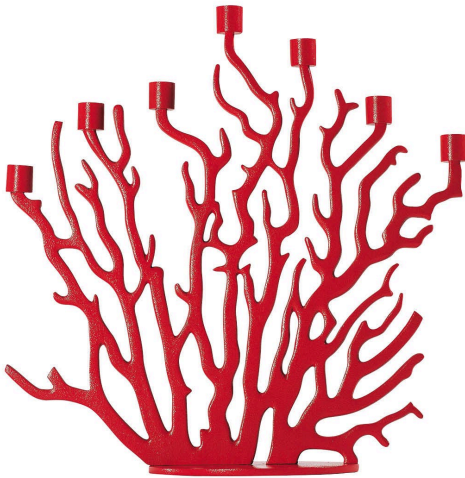

TENOCHTITLAN

Vittorio Locatelli,

Seven branches of red coral, magically produced by the sea, form the intricate design of Vittorio Locatelli's candleholder.

Red painted aluminium cast candleholder.

COLOR

MATERIAL DESCRIPTION

painted aluminum

CODICE_ARTICOLO_OLD

8902700

COLOR DESCRIPTION SKU

red

SKU WIDTH

47,5 cm

SKU