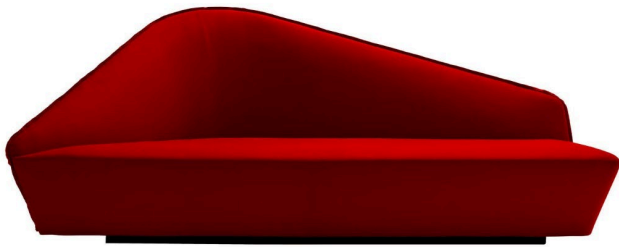

## VERLAINE

Lievore Altherr Molina,

Lievore Altherr Molina typically designs harmonious and balanced items as well as intense shapes balanced in a peaceful tension. For Driade they have designed Verlaine, a sofa complete with a square ottoman sporting an exceptionally expressive versatility that reminds of organic and flowing shapes. Its fascinating silhouette is an irresistible attraction inviting the viewer to appreciate the comfortable seat. Verlaine becomes the main aesthetic detail of the living room; it entices the eyes and grabs the attention.

Right or left sofa. Polimex and MDF structure, different densities polyurethane foams padding and wooden feet. Velvet, fabric or leather removable cover. Sofas will be equipped with a back cushion with a removable cover. Indoor use only.

### SKU WIDTH

270 cm